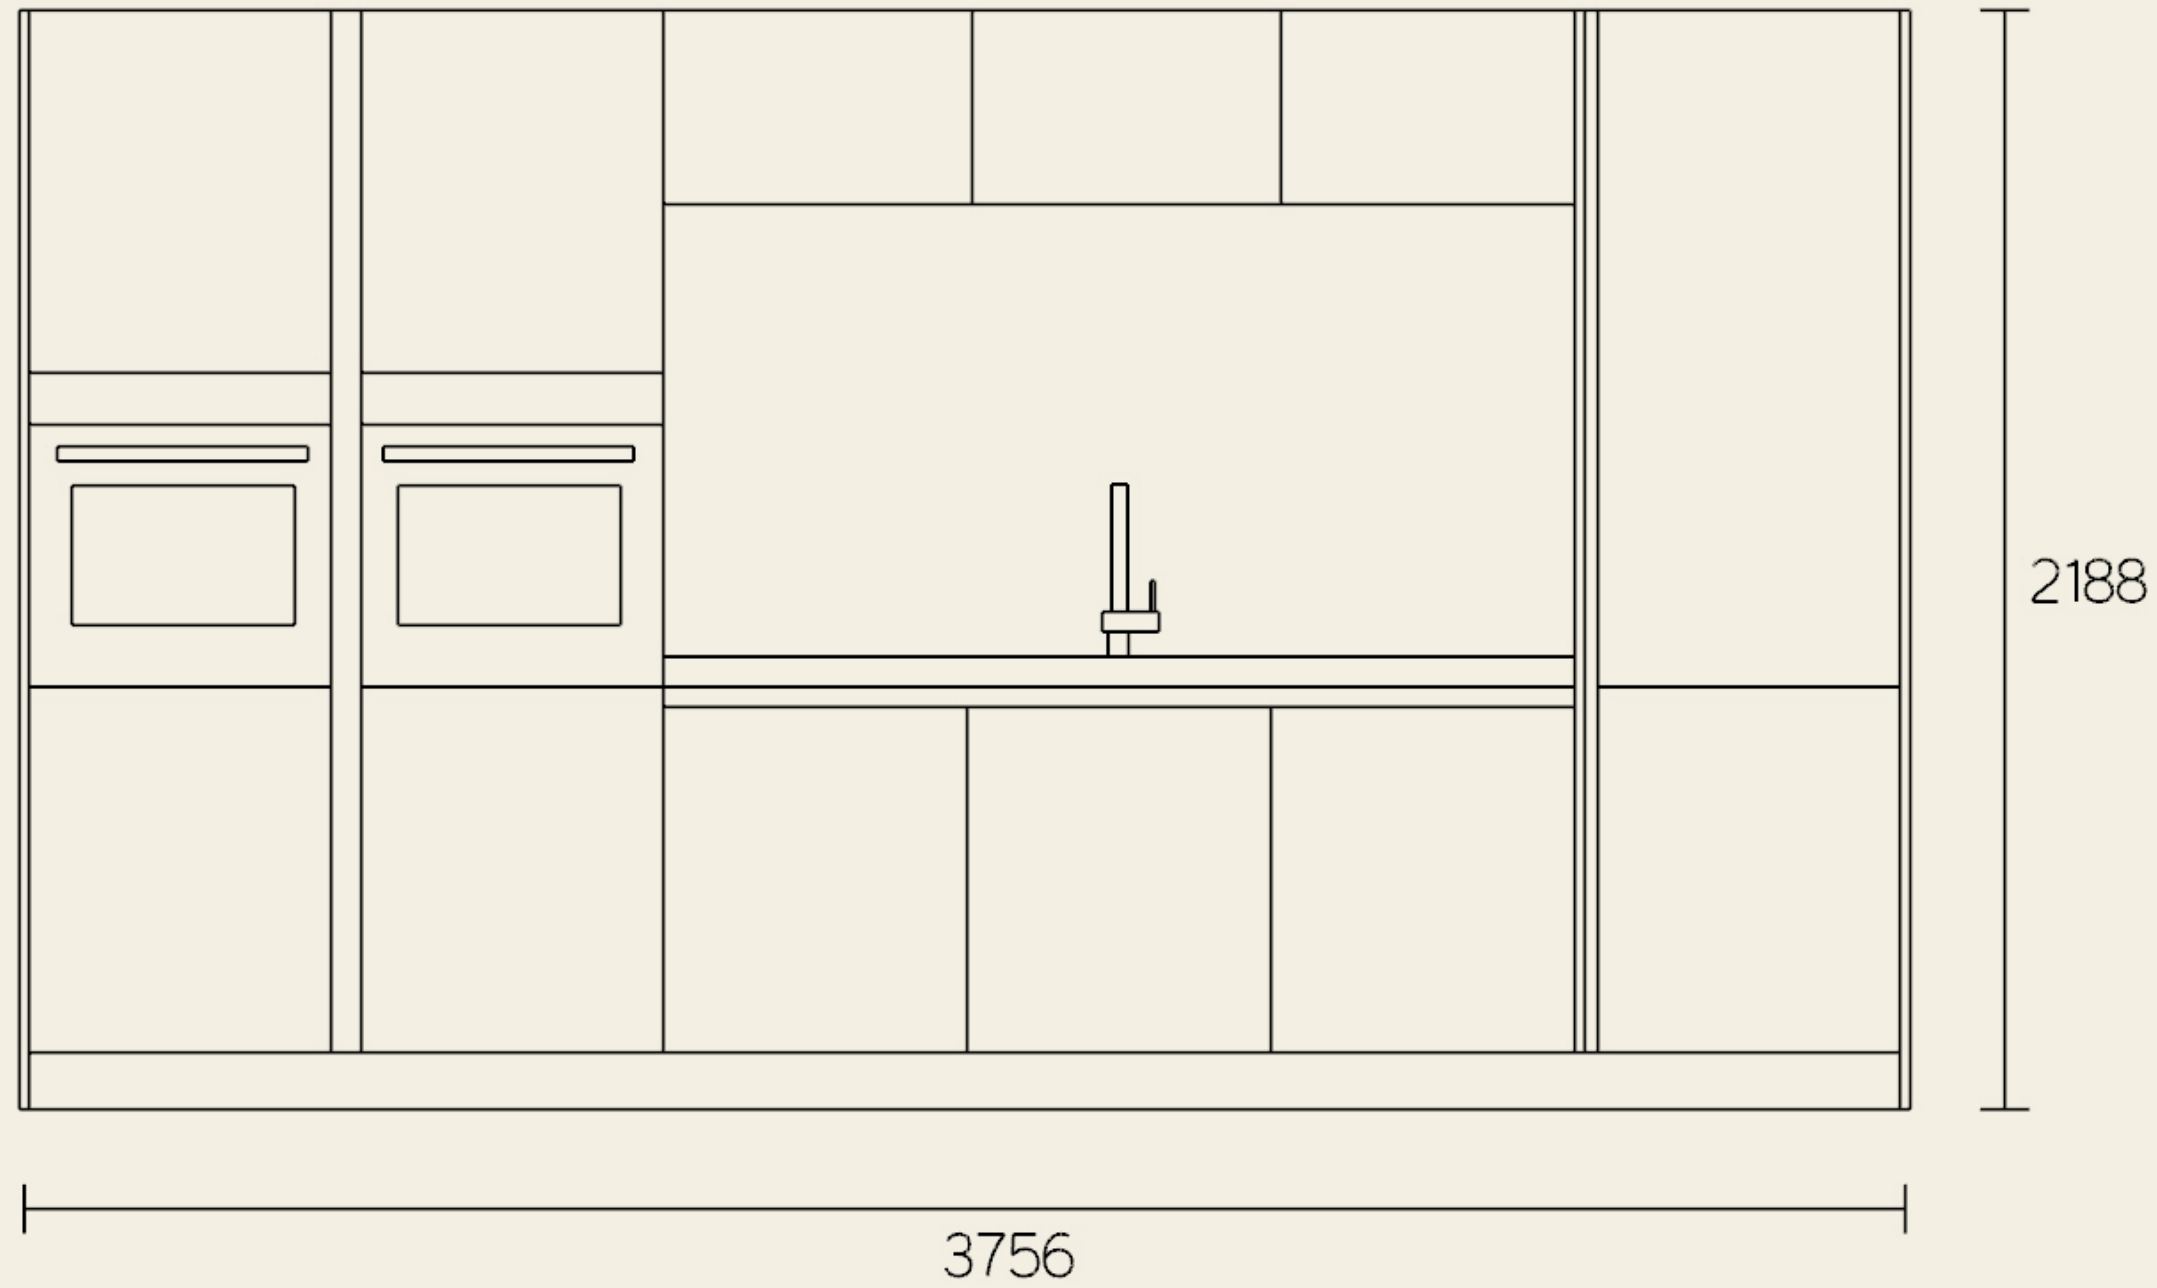

F

Bouwnummers: 11, 16, 33, 38, 55, 60

Opstelling A

Bouwnummers: 19, 20, 21, 30, 31, 32, 41, 42, 43, 52, 53, 54, 63, 64, 65,

Bovenaanzicht

Vooraanzicht

Opstelling B

Bovenaanzicht

Vooraanzicht

Opstelling C

Bouwnummers: 2, 3, 4, 5, 6, 7, 8, 9, 22, 27, 44, 49, 66, 67, 68, 69, 70, 71, 76, 77

Bovenaanzicht

Vooraanzicht

A close-up photograph of a wooden surface, likely a table or desk, with a dark metal handle or knob. The wood grain is prominent and runs vertically. The metal handle is curved and positioned on the right side of the frame. The lighting is soft, highlighting the texture of the wood and the metallic sheen of the handle.