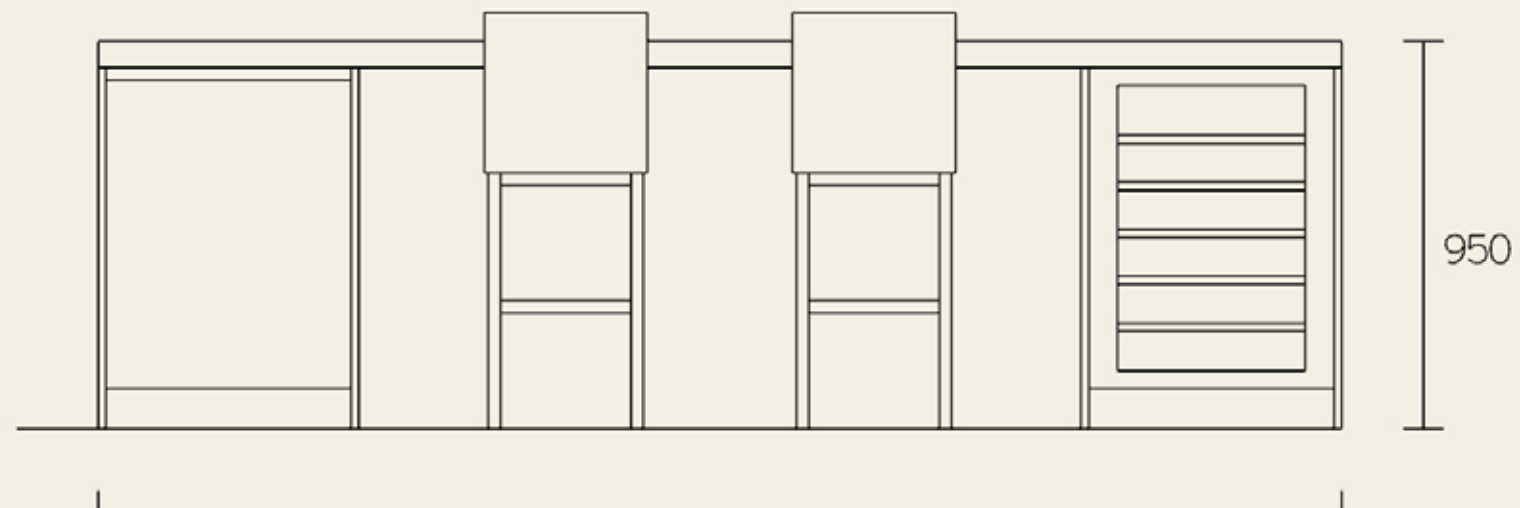

Vooraanzicht

Opstelling C

Bouwnummers: 2, 3, 4, 5, 6, 7, 8, 9, 22, 27, 44, 49, 66, 67, 68, 69, 70, 71, 76, 77

Bovenaanzicht

Vooraanzicht

A close-up photograph of a wooden surface, likely a table or desk, with a dark metal handle or knob. The wood grain is prominent and runs vertically. The metal handle is curved and positioned on the right side of the frame. The lighting is soft, highlighting the texture of the wood and the metallic sheen of the handle.