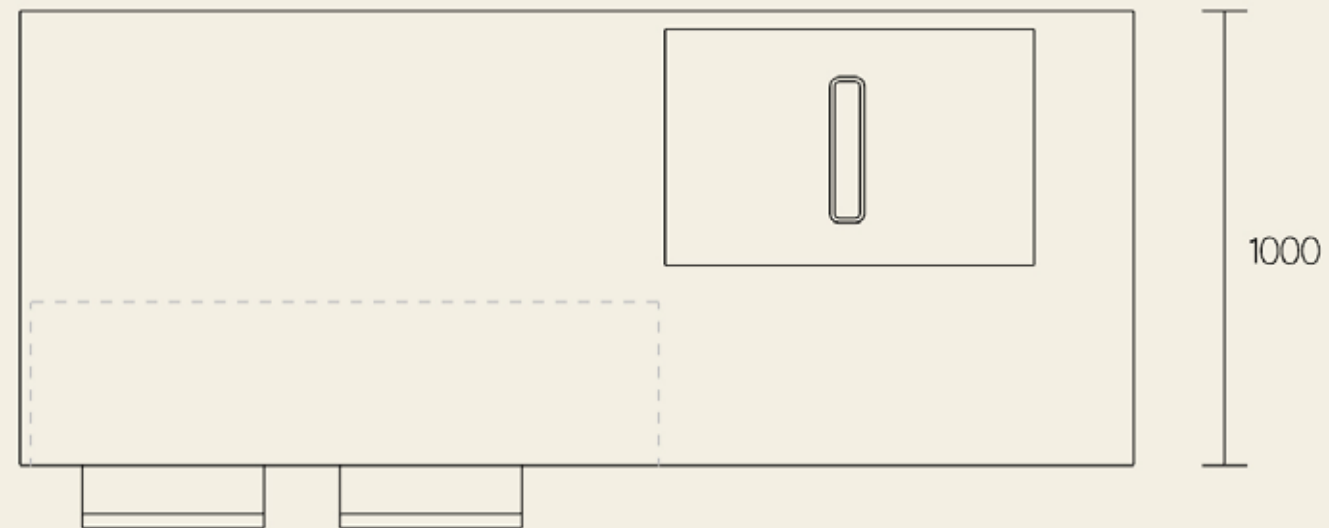

Vooraanzicht

Opstelling C

Bouwnummers: 2, 3, 4, 5, 6, 7, 8, 9, 22, 27, 44, 49, 66, 67, 68, 69, 70, 71, 76, 77

Bovenaanzicht

Vooraanzicht

A close-up photograph of a wooden surface, likely a table or desk, with a dark metal handle or knob. The wood grain is prominent and runs vertically. The metal handle is curved and positioned on the right side of the frame. The lighting is soft, highlighting the texture of the wood and the metallic sheen of the handle.