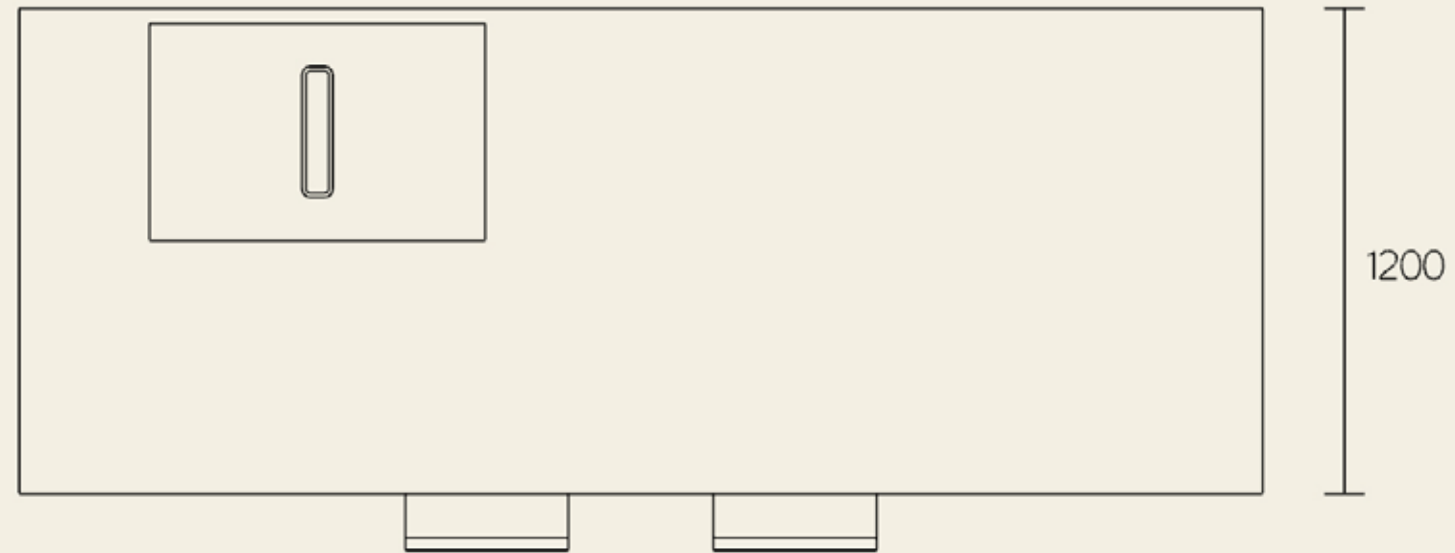

Vooraanzicht

Opstelling C

Bouwnummers: 2, 3, 4, 5, 6, 7, 8, 9, 22, 27, 44, 49, 66, 67, 68, 69, 70, 71, 76, 77

Bovenaanzicht

Vooraanzicht

A close-up photograph of a wooden surface, likely a table or desk, with a dark metal handle or knob. The wood grain is prominent and runs vertically. The metal handle is curved and positioned on the right side of the frame. The lighting is soft, highlighting the texture of the wood and the metallic sheen of the handle.