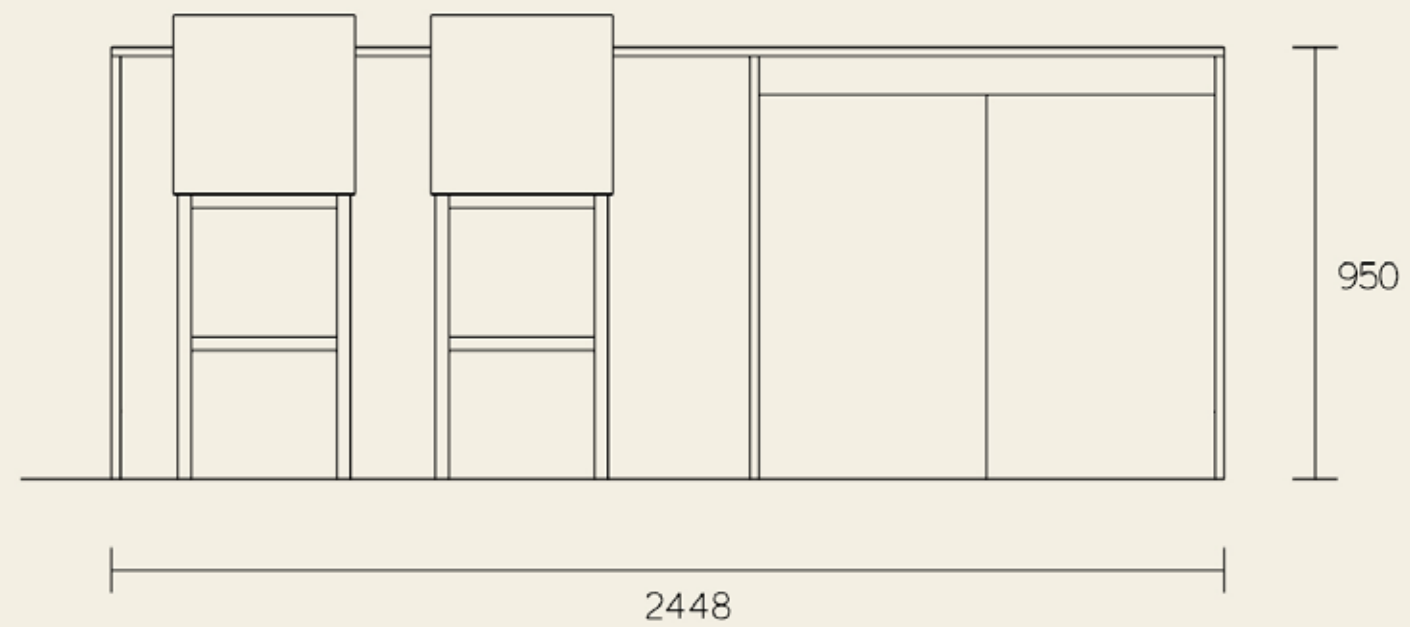

Vooraanzicht

Opstelling C

Bouwnummers: 2, 3, 4, 5, 6, 7, 8, 9, 22, 27, 44, 49, 66, 67, 68, 69, 70, 71, 76, 77

Bovenaanzicht

Vooraanzicht

A close-up photograph of a wooden surface, likely a table or desk, with a dark metal handle or knob. The wood grain is prominent and runs vertically. The metal handle is curved and positioned on the right side of the frame. The lighting is soft, highlighting the texture of the wood and the metallic sheen of the handle.