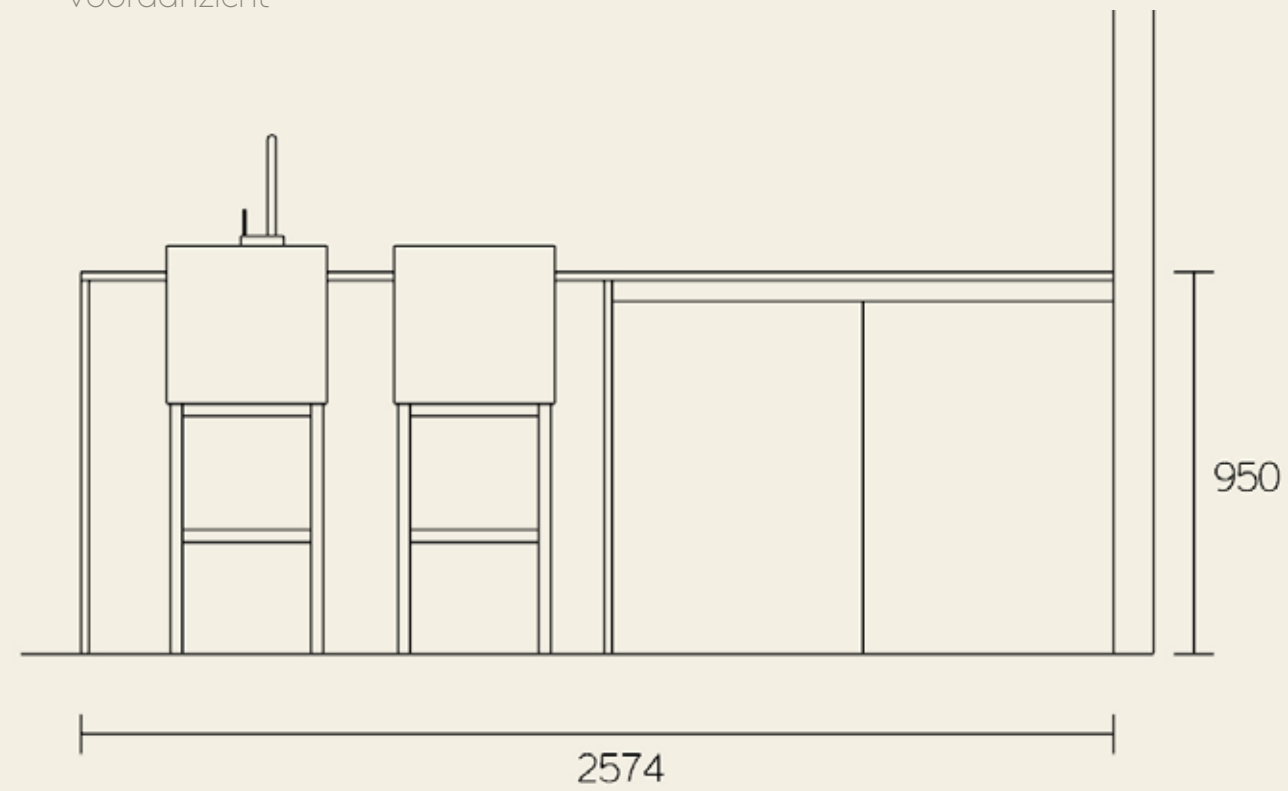

Vooraanzicht