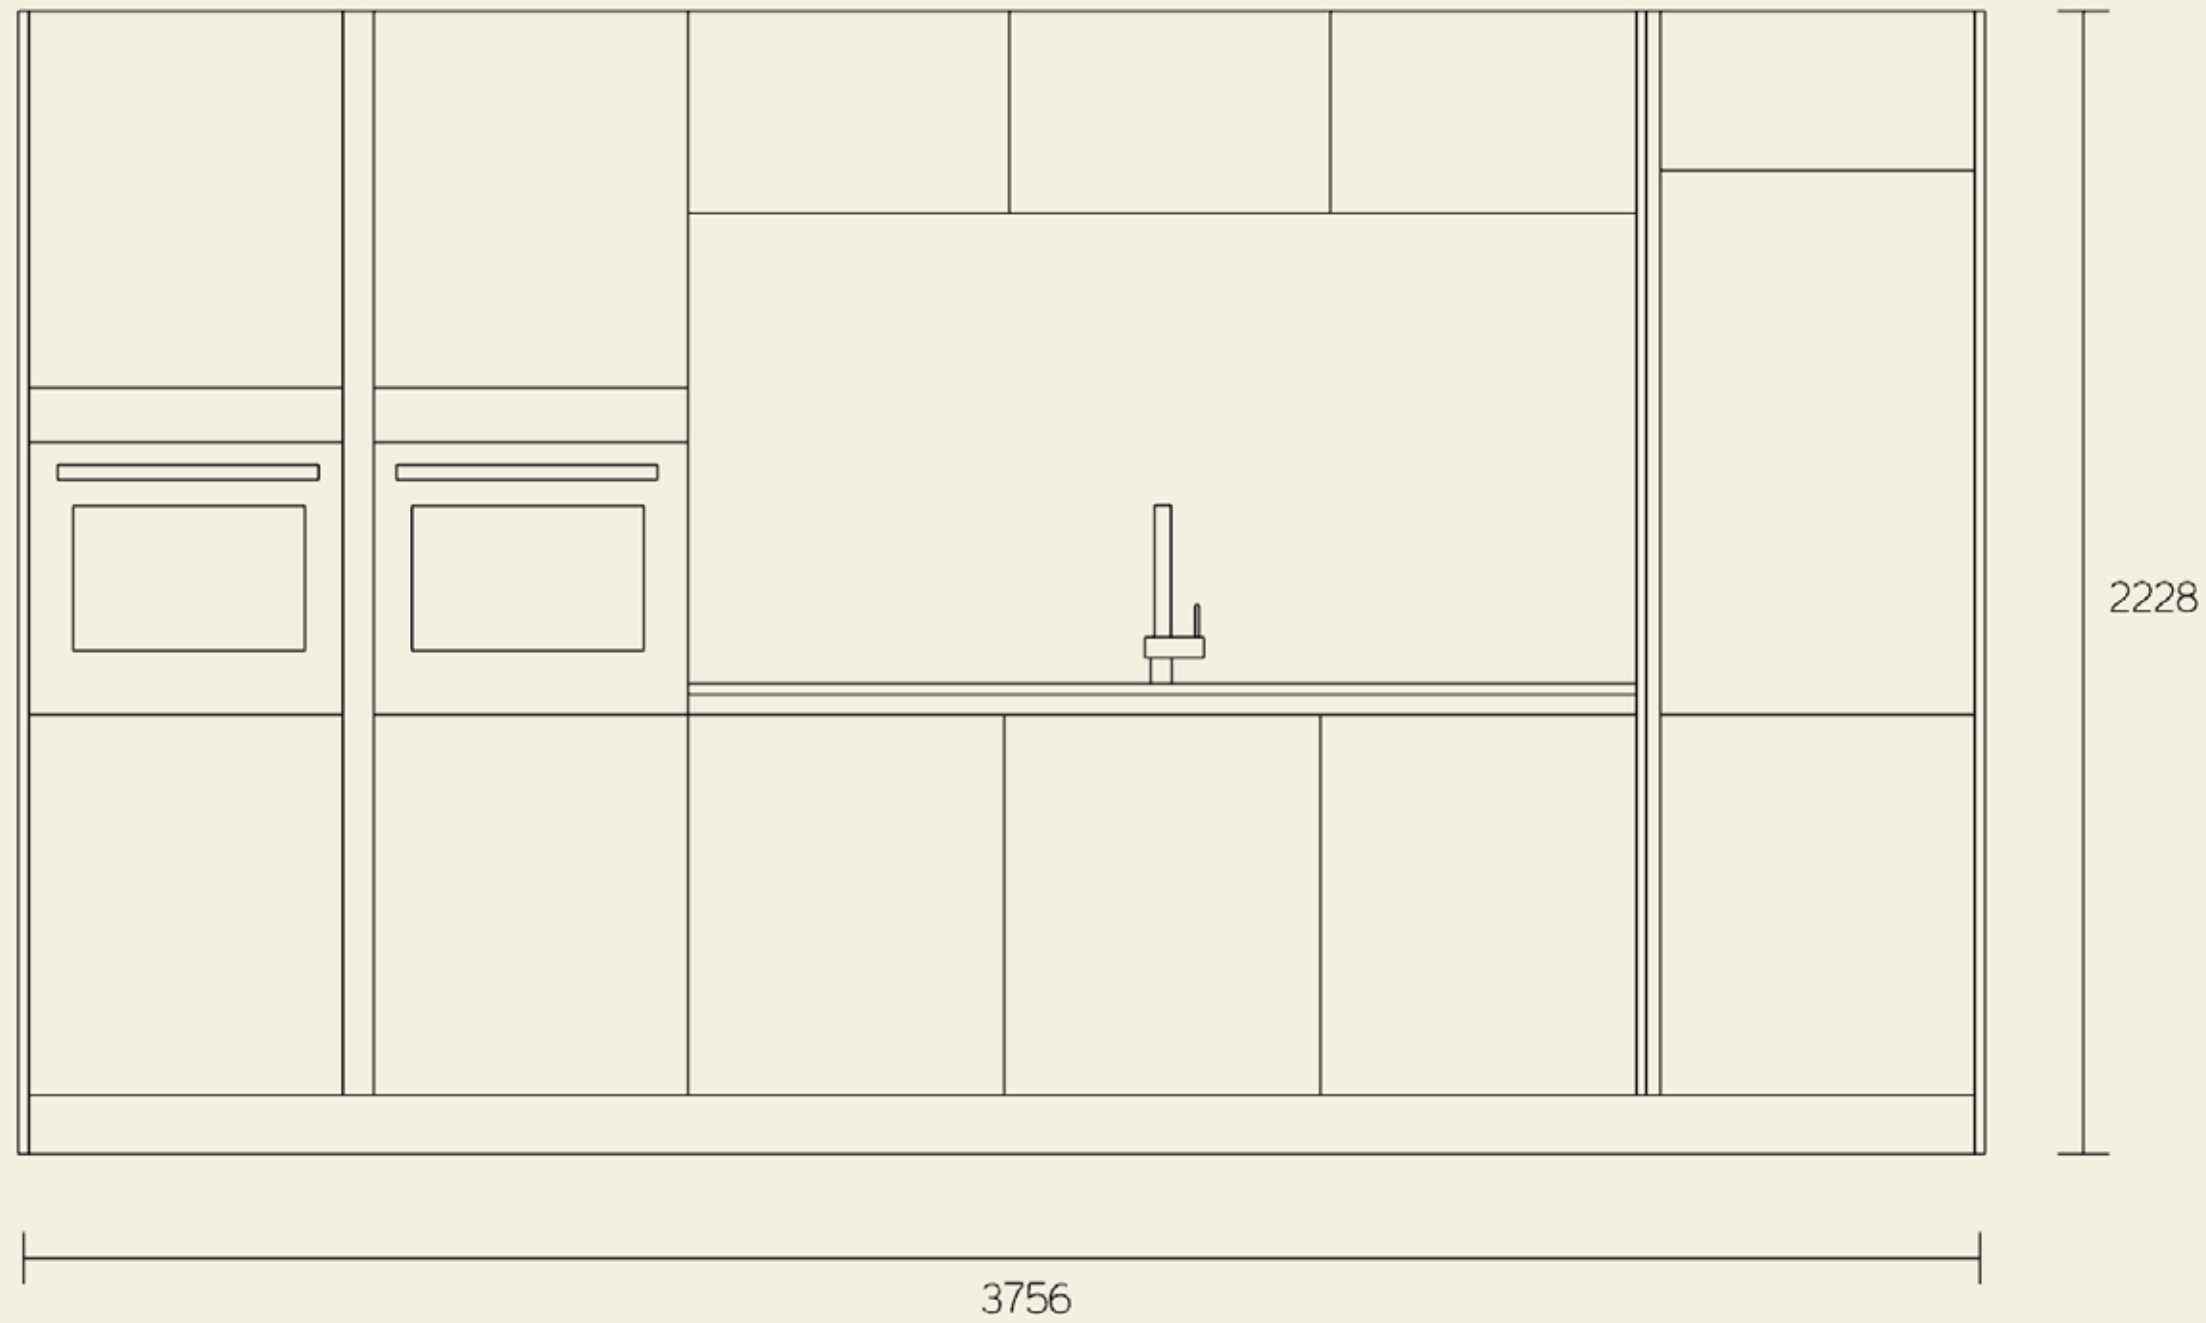

Vooraanzicht

Opstelling C

Bouwnummers: 2, 3, 4, 5, 6, 7, 8, 9, 22, 27, 44, 49, 66, 67, 68, 69, 70, 71, 76, 77

Bovenaanzicht

Vooraanzicht

A close-up photograph of a wooden surface, likely a table or desk, with a dark metal handle or knob. The wood grain is prominent and runs vertically. The metal handle is curved and positioned on the right side of the frame. The lighting is soft, highlighting the texture of the wood and the metallic sheen of the handle.