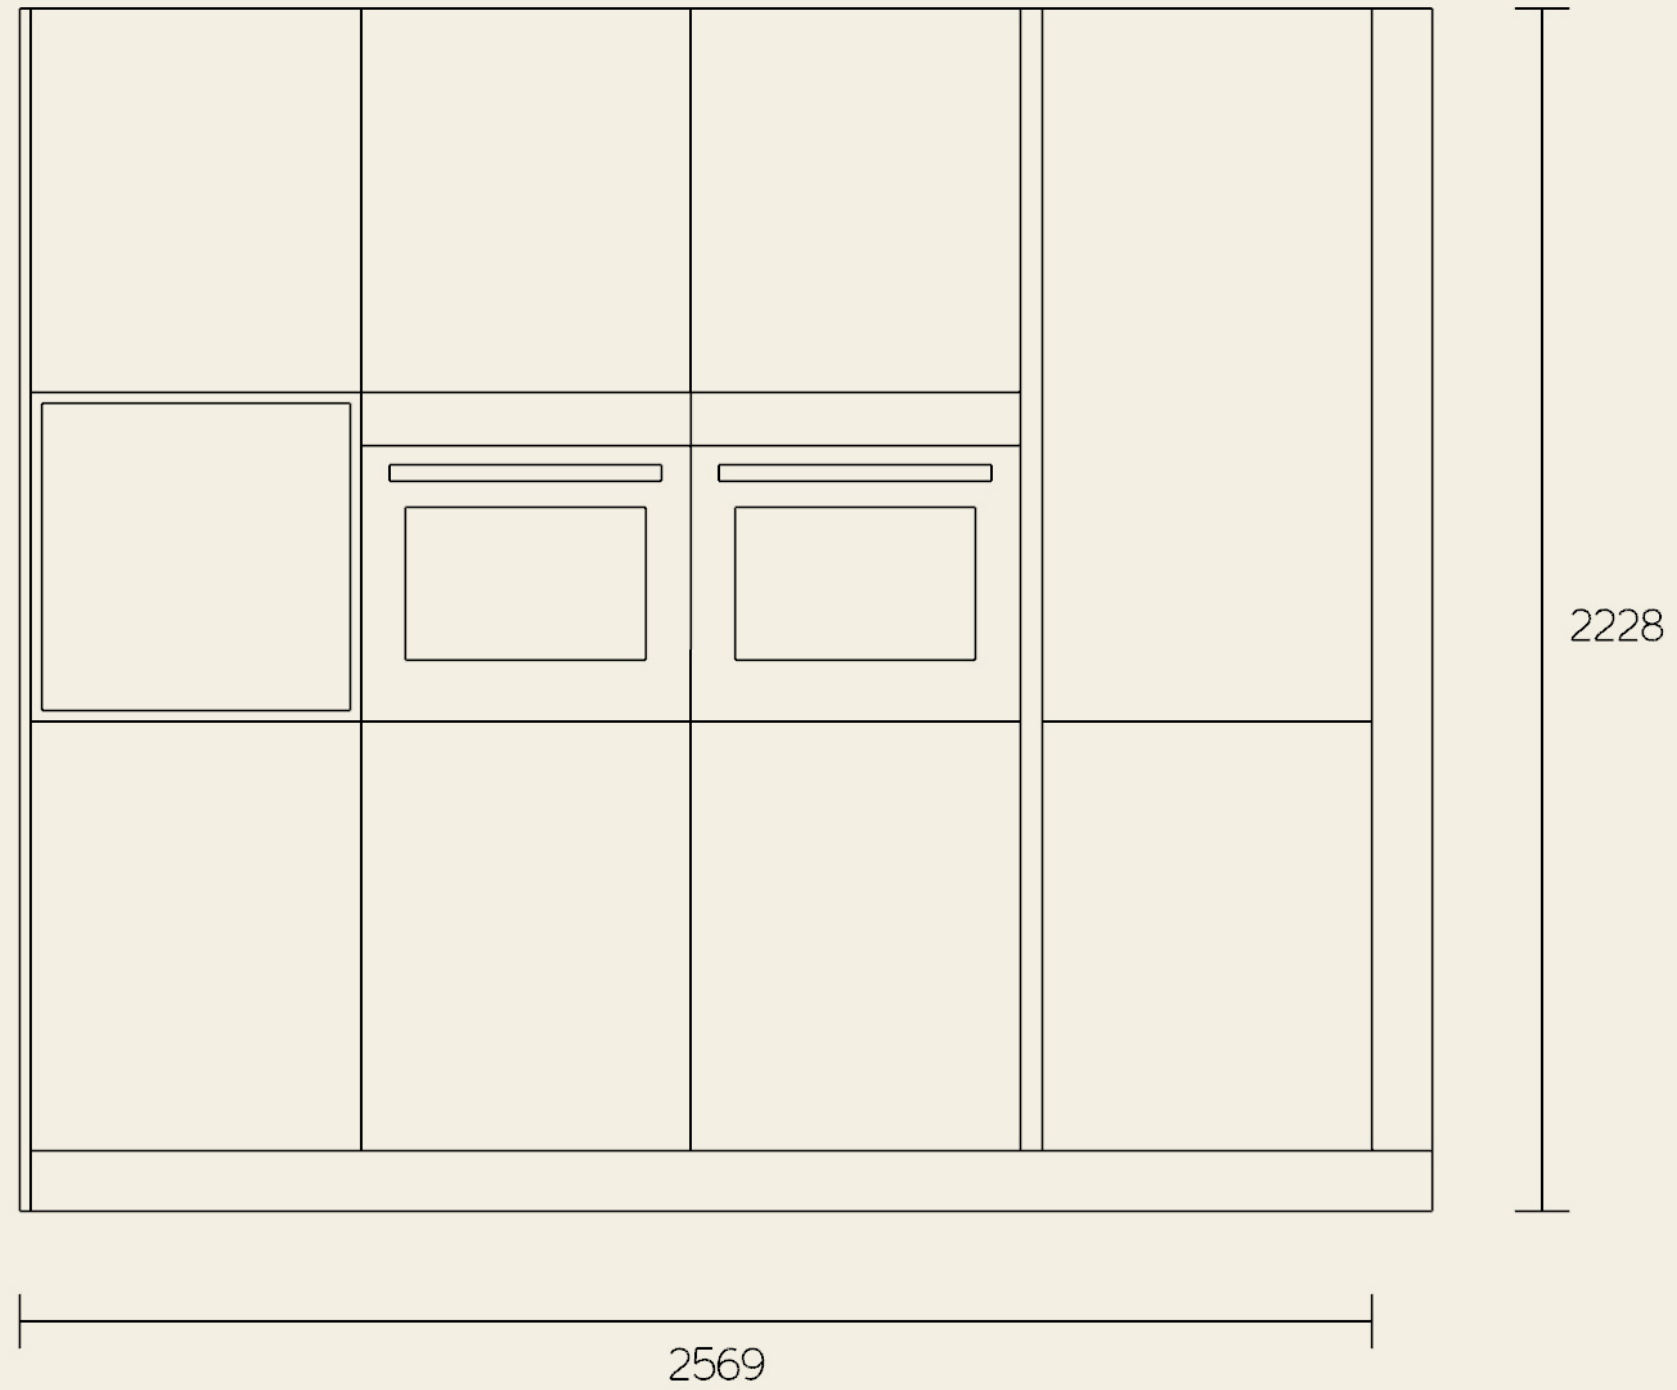

Bovenaanzicht