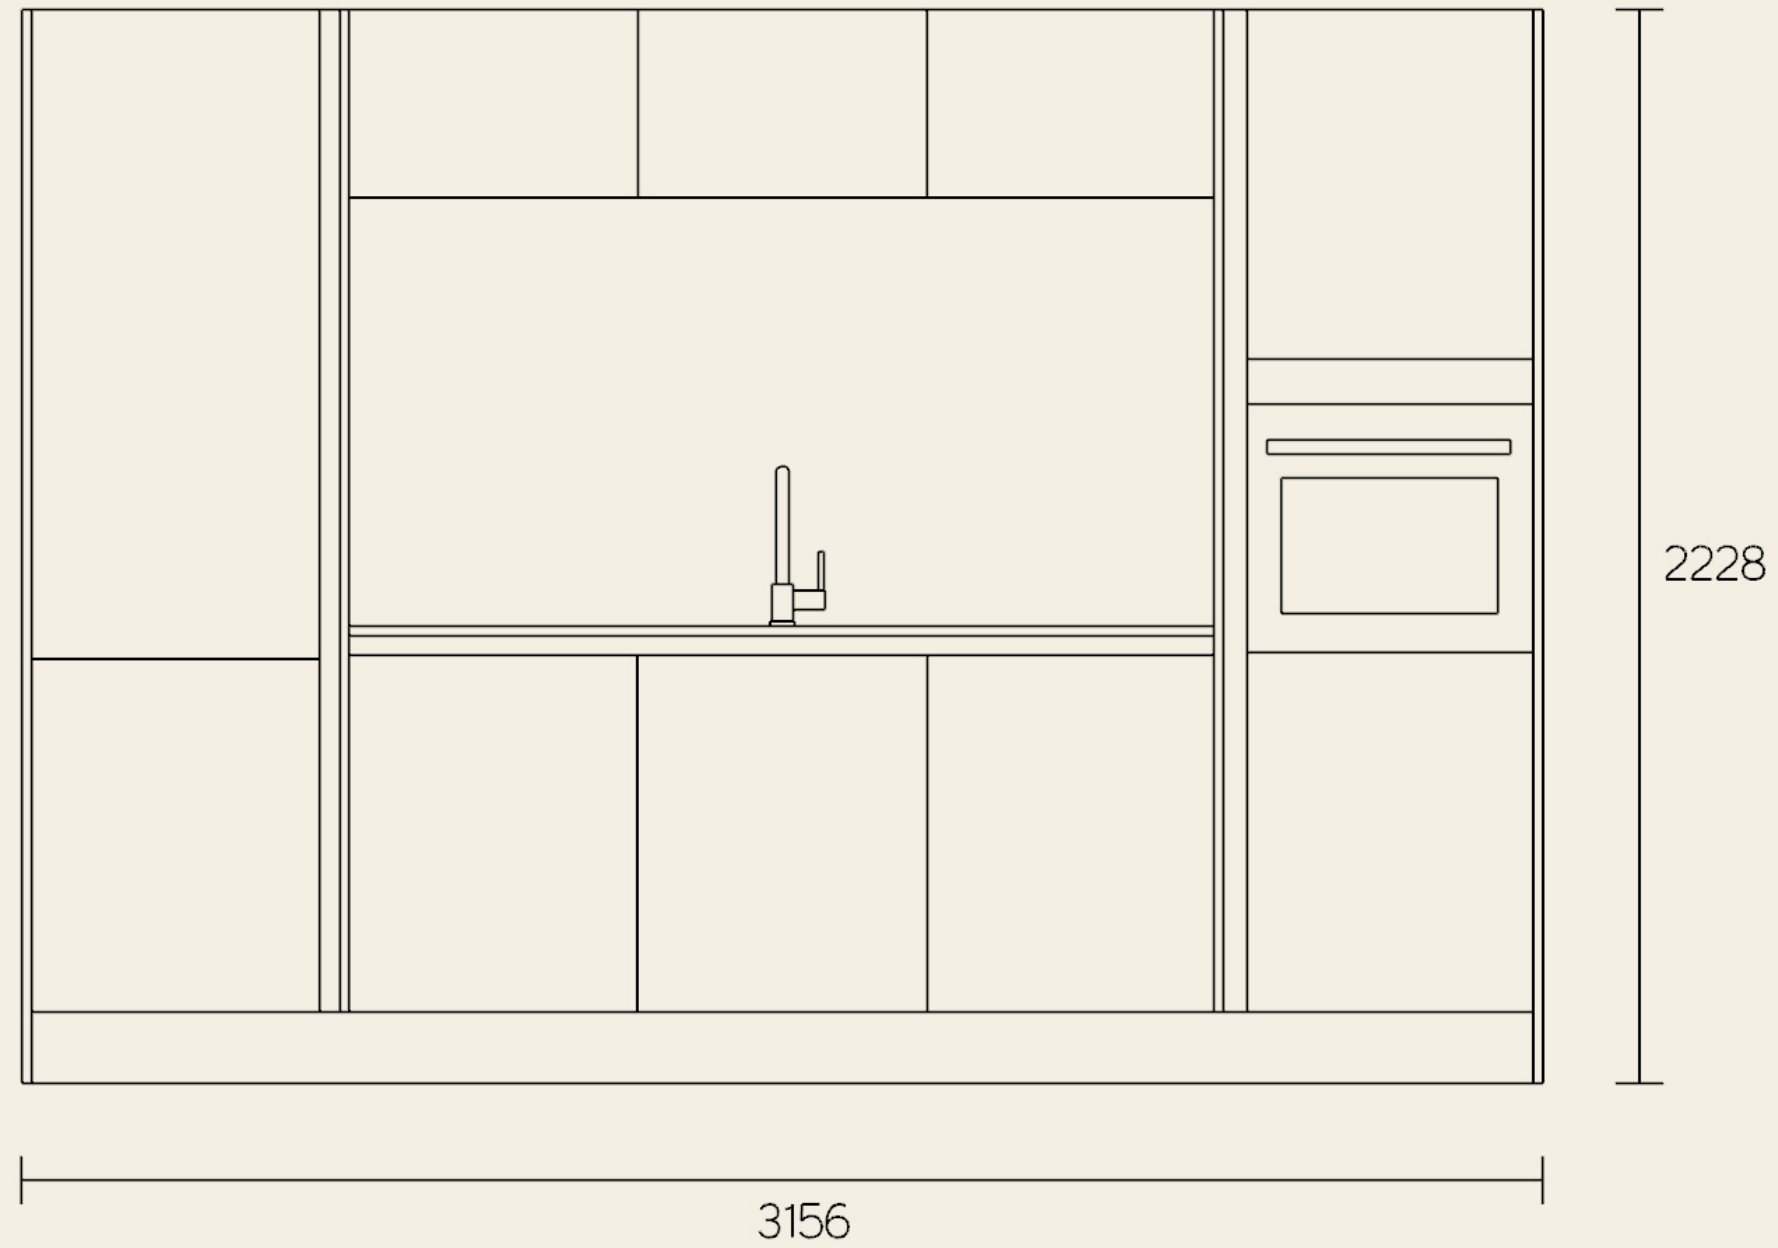

Bouwnummers: 19, 20, 21, 30, 31, 32, 41, 42, 43, 52, 53, 54, 63, 64, 65,